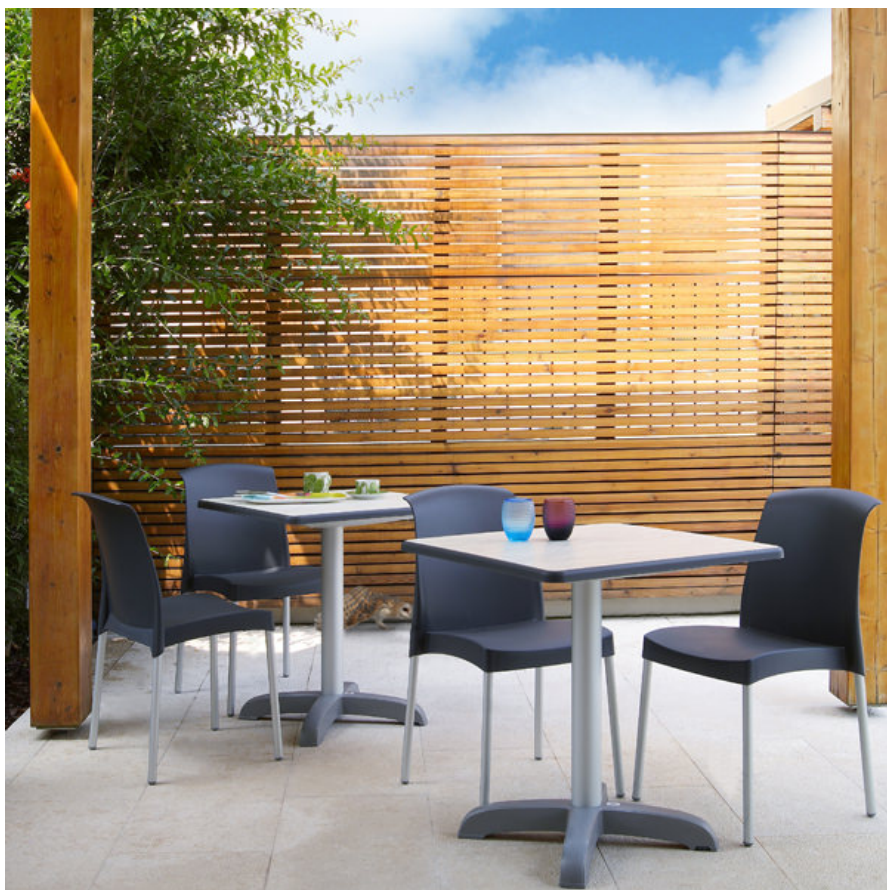

Fortuna
Outdoor-chair

Fortuna gives you every reason to consider yourself lucky. It's this chair's destiny to offer your visitors a safe, sturdy seat to rest on. Whether with or without armrests, the lightweight chair can be stacked, and is suitable for outdoor use besides.

Article no.: C3671 10

SMV Sitz- & Objektmöbel GmbH
Gewerbestraße 18
D-32584 Löhne
Fon +49 (5731) 300 17-0
info@smv-gmbh.de

Benefits:

Fortuna is stackable and particularly space-saving.

The weatherproofness enables that Fortuna can be inset outdoor. So you can avoid double purchase save money.

Dimension in mm:

- Total height: 820
- Total width: 490
- Total depth: 470

- Seat height: 460
- Seat width: 470
- Seat depth: 440
- Backrest height: 390

Technical Details:

- anodized aluminium frame, d=25 mm
- 1,5 mm material thickness
- UV-resistant and recyclable seat shell made of polypropylen
- choice of 5 colours
- drain hole in the seat
- stackable up to 6 chairs